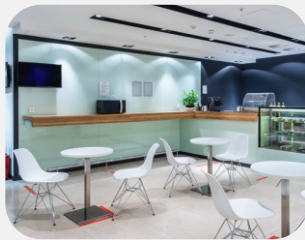

DG03-A1D24

24" Desktop Digital Display

Boost customer engagement with our sleek 24" HD display, perfect for counters or tables in restaurants and cafes. Ideal for showcasing menus, promotions, or branded content, its compact, sturdy stand allows easy placement on any surface. Enhance your visual communication with this versatile and stylish solution.

Dimensions

24" Desktop Digital Display

Applications

Restaurant

Service Hall

Clothing Store

Optical Store