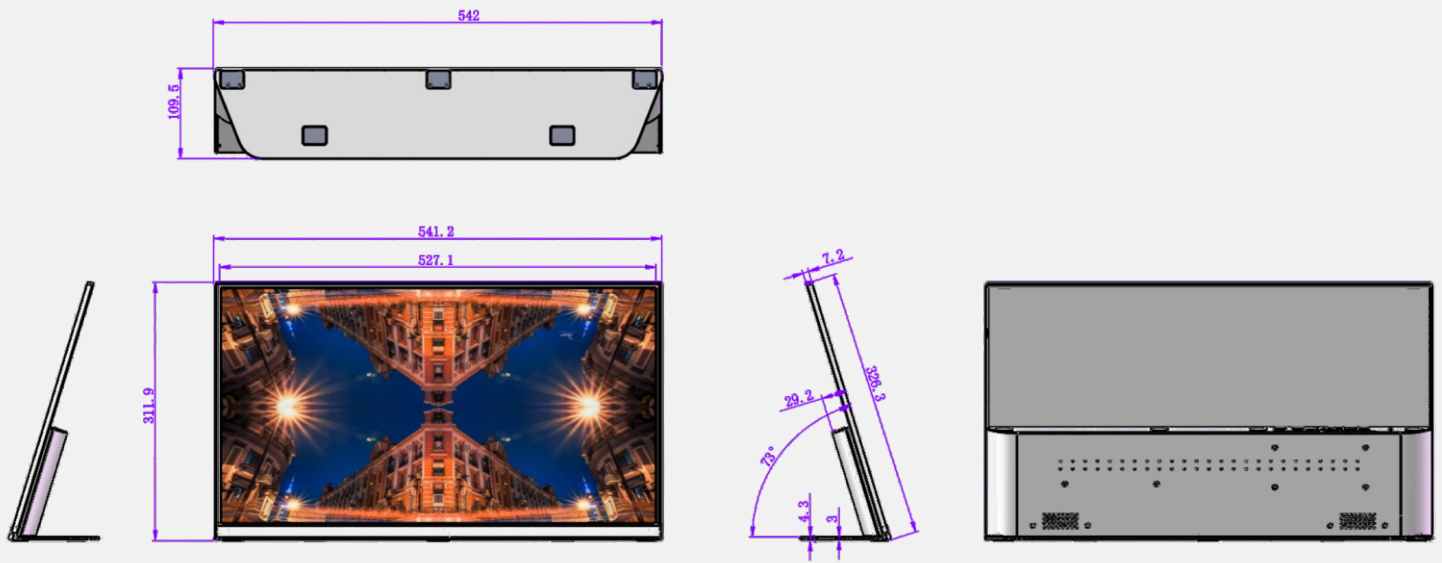

Specifications

General

Model		
Mainboard	OS	Android 11.0
	CPU	Cortex-A53
	Chipset	RK3566
	RAM	2GB
	ROM	16GB
Display	Size	23.8-inch
	Backlight	E-LED
	Aspect Ratio	16:9
	Response Time	8 ms
	Frequency	60Hz
	Resolution	1920 × 1080
	Display Colors	16.7 M
	Contrast	1000:1
	View Angle	178°(H)/178° (V)
	Brightness	500cd/m ² (typ)
	Color Gamut	72%
	Life	>30000 hours
	Interface	RJ45
HDMI IN		1
SD Card		1
USB		2
Earphone		1
Support Format	Video	AVI (H.264,DIVX,DIVX,XVID)/rm/rmvb/MKV (H.264,DIVX,DIVX,XVID)/WMV/MOV/MP4 (.H.264,MPEG,DIVX,VID)/DAT (VCD)/VOB (DVD)/MP/MPEG/.MPG/FLV (H.263,H.264)/ASF/TS/TP/3GP/MPG
	Audio	MP3/WMA/MP2/OGG/AAC/M4A/MA4/FLAC/APE/3GP/WAV
	Image	JPG/BMP/PNG/GIF
Network	Wi-Fi	2.4G
	LAN	RJ45
Speaker	Power	3W×2
Power	Power Input	AC 100~240V 50/60Hz
	Rated Power	36W
	Standby Consumption	<0.5W
General Environment	Operating Temperature	0°C to 50°C
	Storage Temperature	-20°C to 60
	Operating Humidity	20% to 80% RH
	Storage Humidity	10% to 90% RH
Physical Parameters	Product Dimensions	540 × 310 × 34mm(L×H×W)
	Package Dimensions	640 × 425 × 60mm(L×H×W)
	Net Weight	3.5kg
	Gross Weight	5.0kg

Dimensions

24" Desktop Digital Display

Applications

Restaurant

Service Hall

Clothing Store

Optical Store