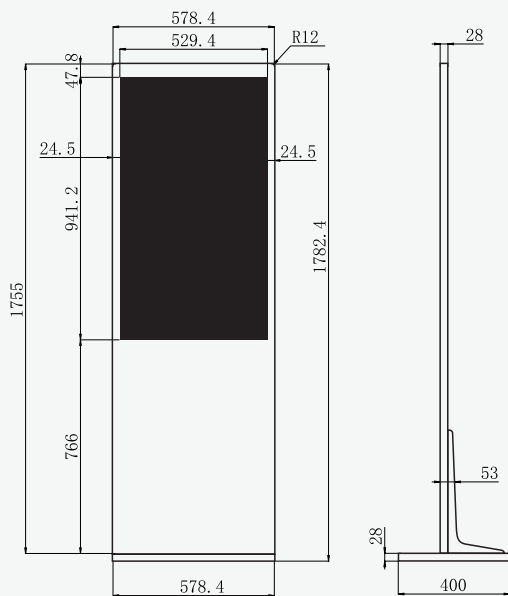

Ram / Rom

2GB / 16GB

Applications

Restaurant

Service Hall

Clothing Store

Optical Store

Specifications

General

Mainboard	OS	Android 11.0			
	CPU	Cortex-A55,4-core,1.8Ghz			
	Chipset	RK3566			
	RAM	2GB			
Display	ROM	16GB			
	Size	43-inch	49-inch	55-inch	
	Backlight	E-LED			
	Aspect Ratio	16:9			
	Response Time	8 ms			
	Frequency	60Hz			
	Resolution	1920×1080			
	View Angle	178°(H)/178°(V)			
	Brightness	350cd/m (typ)			
	Rj45	1			
	Interface	USB 2.0	1		
		USB 3.0	1		
		Earphone	1		
Support Format	Video	wmv/avi/v/rm/rmvb/mpeg/ts/mp4			
	Audio	MP3/WMA/MP2/WAV			
	Image	JPG/BMP/PNG/GIF			
Network	Wi-Fi	2.4G			
	LAN	RJ45			
Speaker	Power	5W×2			
Power	Power Input	100~240V, 50/60Hz			
	Max Consumption	≤50W	≤80W	≤90W	
	Standby Consumption	≤4W			
General Environment	Operating Temperature				
	Storage Temperature				
	Operating Humidity				
	Storage Humidity				

General

Physical Parameters	Product Dimensions	1780.6×578.4×400mm	1805×665.4×450mm	1850×729.4×450mm
	Package Dimensions	1835×638×108mm	1885×746×108mm	1930×809×108mm
	Net Weight	38kg	45kg	49kg
	Gross Weight	45kg	53kg	58kg

Dimensions

43inch

49inch

55inch