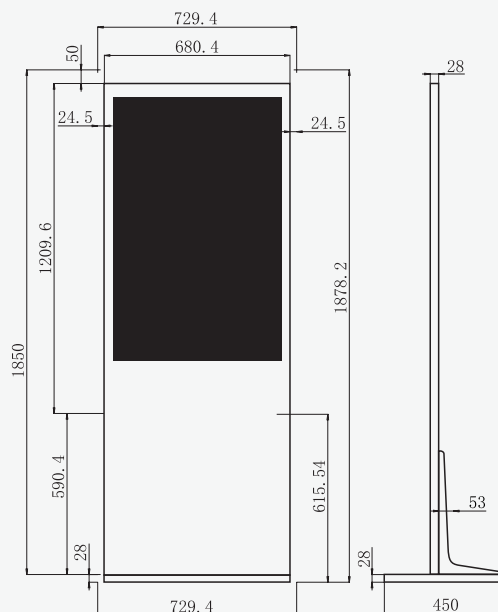

General

Mainboard	OS	Android 11.0			
	CPU	Cortex-A55,4-core,1.8Ghz			
	Chipset	RK3566			
	RAM	2GB			
Display	ROM	16GB			
	Size	43-inch	49-inch	55-inch	
	Backlight	E-LED			
	Aspect Ratio	16:9			
	Response Time	8 ms			
	Frequency	60Hz			
	Resolution	1920×1080			
	View Angle	178°(H)/178°(V)			
	Brightness	350cd/m (typ)			
	Rj45	1			
	Interface	USB 2.0	1		
		USB 3.0	1		
		Earphone	1		
Support Format	Video	wmv/avi/v/rm/rmvb/mpeg/ts/mp4			
	Audio	MP3/WMA/MP2/WAV			
	Image	JPG/BMP/PNG/GIF			
Network	Wi-Fi	2.4G			
	LAN	RJ45			
Speaker	Power	5W×2			
Power	Power Input	100~240V, 50/60Hz			
	Max Consumption	≤50W	≤80W	≤90W	
	Standby Consumption	≤4W			
General Environment	Operating Temperature				
	Storage Temperature				
	Operating Humidity				
	Storage Humidity				

General

Physical Parameters	Product Dimensions	1780.6×578.4×400mm	1805×665.4×450mm	1850×729.4×450mm
	Package Dimensions	1835×638×108mm	1885×746×108mm	1930×809×108mm
	Net Weight	38kg	45kg	49kg
	Gross Weight	45kg	53kg	58kg

Dimensions

43inch

49inch

55inch