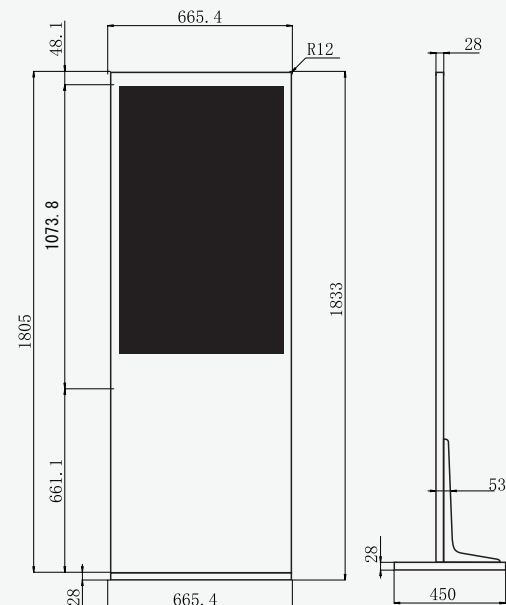

General

Mainboard	OS	Android 11.0			
	CPU	Cortex-A55,4-core,1.8Ghz			
	Chipset	RK3566			
	RAM	2GB			
Display	ROM	16GB			
	Size	43-inch	49-inch	55-inch	
	Backlight	E-LED			
	Aspect Ratio	16:9			
	Response Time	8 ms			
	Frequency	60Hz			
	Resolution	1920×1080			
	View Angle	178°(H)/178°(V)			
	Brightness	350cd/m (typ)			
	Rj45	1			
	Interface	USB 2.0	1		
		USB 3.0	1		
		Earphone	1		
Support Format	Video	wmv/avi/v/rm/rmvb/mpeg/ts/mp4			
	Audio	MP3/WMA/MP2/WAV			
	Image	JPG/BMP/PNG/GIF			
Network	Wi-Fi	2.4G			
	LAN	RJ45			
Speaker	Power	5W×2			
Power	Power Input	100~240V, 50/60Hz			
	Max Consumption	≤50W	≤80W	≤90W	
	Standby Consumption	≤4W			
General Environment	Operating Temperature				
	Storage Temperature				
	Operating Humidity				
	Storage Humidity				

General

Physical Parameters	Product Dimensions	1780.6×578.4×400mm	1805×665.4×450mm	1850×729.4×450mm
	Package Dimensions	1835×638×108mm	1885×746×108mm	1930×809×108mm
	Net Weight	38kg	45kg	49kg
	Gross Weight	45kg	53kg	58kg

Dimensions

43inch

49inch

55inch