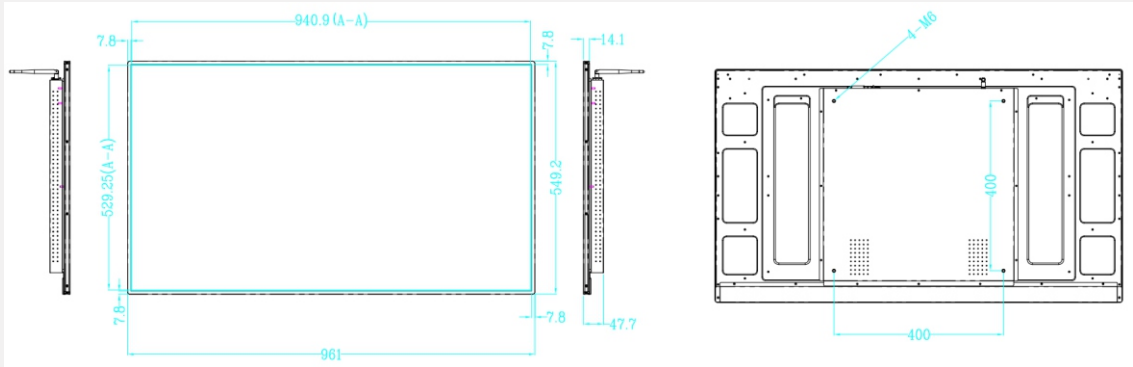

32inch

43inch

49inch

55inch