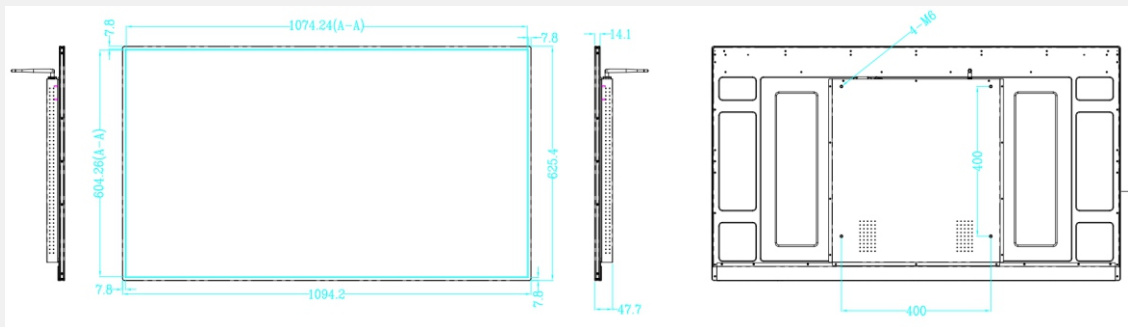

32inch

43inch

49inch

55inch