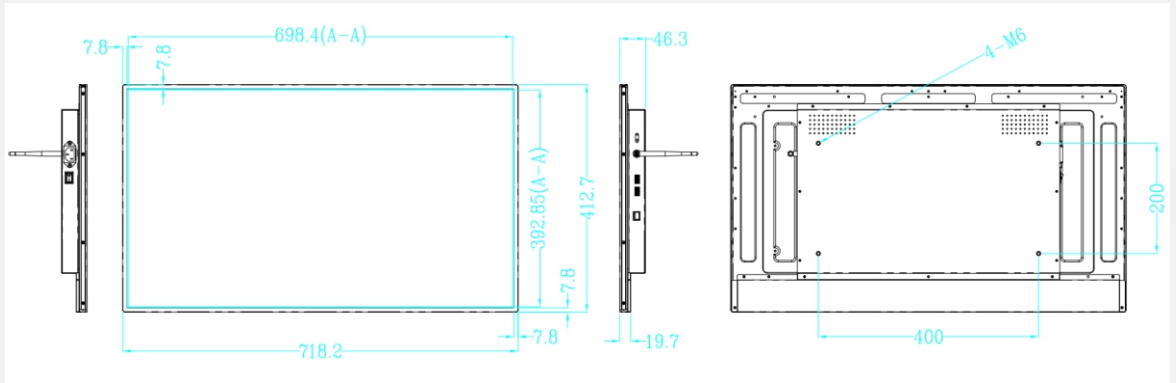

32inch

43inch

49inch

55inch