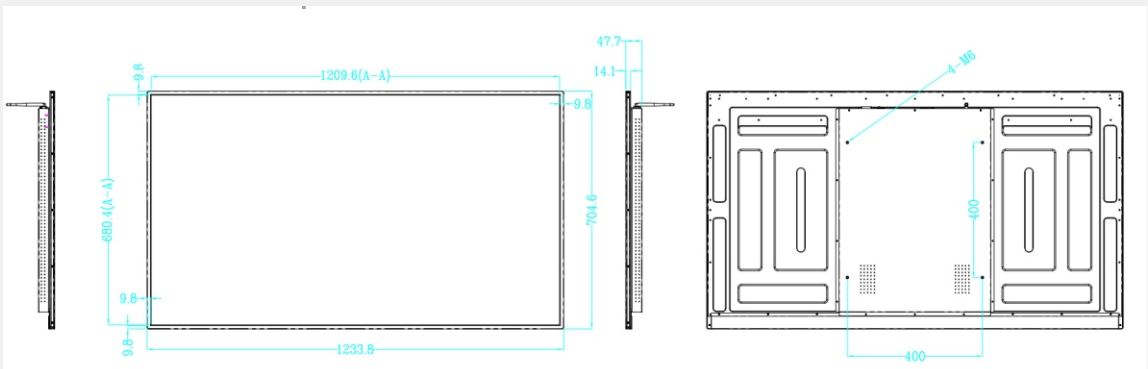

32inch

43inch

49inch

55inch