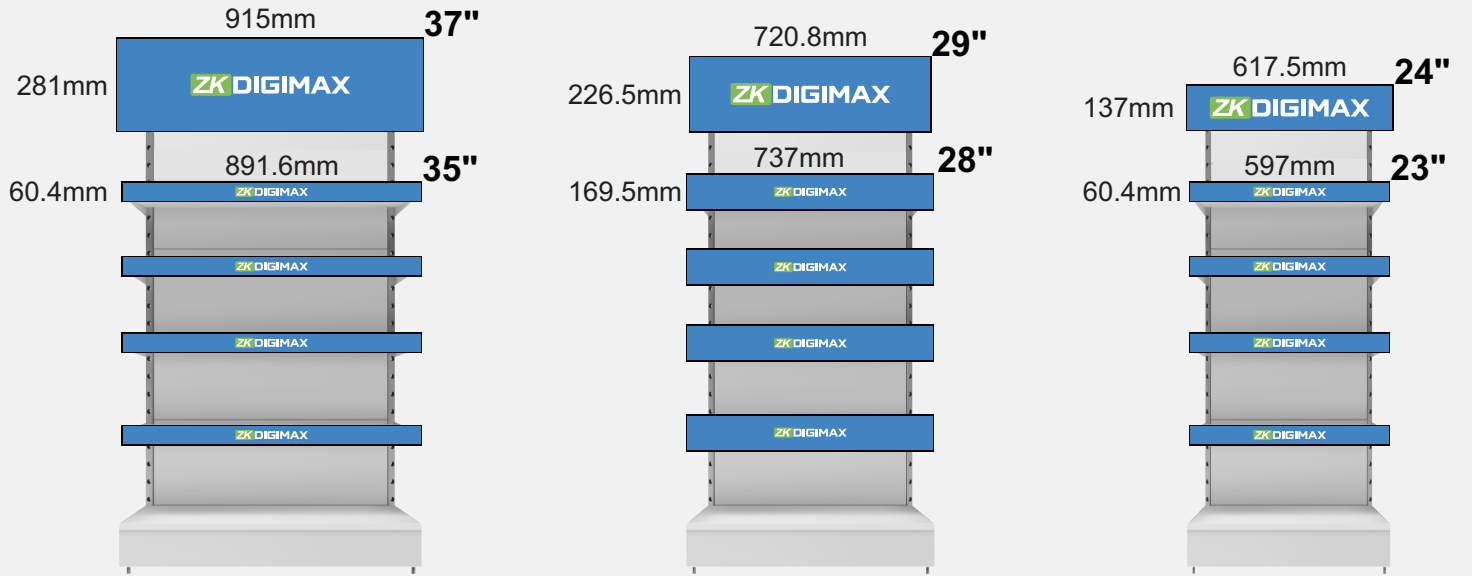

## General

Model	DG03-S1W23	DG03-S1W24	DG03-S1W28	DG03-S1W29	DG03-S1W35	DG03-S1W37
Screen Size	23.1inch	24inch	28inch	29inch	35inch	37inch
Resolution	1920*158	1920*360	1920*360	1920*540	3840*200	1920*540
Brightness	400cd/m <sup>2</sup>	300cd/m <sup>2</sup>	700cd/m <sup>2</sup>	700cd/m <sup>2</sup>	500cd/m <sup>2</sup>	700cd/m <sup>2</sup>
Backlight	WLED	WLED	WLED	WLED	WLED	WLED
Contrast Ratio	3000:1	1200:1	1200:1	1200:1	1000:1	1000:1
Viewing Angle(H/V)	178°× 178°	178°× 178°	178°× 178°	178°× 178°	178°× 178°	178°× 178°
Backlight Life	30000 hours	30000 hours	50000 hours	50000 hours	50000 hours	50000 hours
CPU						
CPU	PX30	PX30	PX30	PX30	T972	PX30
OS	Android 8.1	Android 8.1	Android 8.1	Android 8.1	Android 9.0	Android 8.1
Memory						
RAM	1G DDR3	1G DDR3	1G DDR3	1G DDR3	2G DDR3	1G DDR3
ROM	8G EMMC	8G EMMC	8G EMMC	8G EMMC	16G EMMC	8G EMMC
Internal Player						
I/O Interface	1*micro USB(OTG),1*TF card,1*Type-c	1*micro USB(OTG),1*TF card,1	1*micro USB(OTG),1*TF card,1	1*micro USB(OTG),1*TF card,1	1*micro USB(OTG),1*TF card,1*Type-c	1xTF card ,2x USB(One compatible OTG-microUSB),1x RJ45
<b>Power</b>						
Power supply	DC12V/3A	DC12V/3A	DC12V/3A	DC12V/3A	DC12V/3A	100-240V(50/60Hz)
Power consumption	≤18W	≤25W	≤30W	≤30W	≤23W	≤60W
Environment						
Operation temperature						
Operation humidity	10% ~ 85%	10% ~ 85%	10% ~ 85%	10% ~ 85%	10% ~ 85%	10% ~ 85%
Physical						
Product size	597.4*60.4*15.7mm	617.5*137.0*27.2mm	736.8*169.5*28.2mm	720.8*226.5*40.2mm	891.6*60.4*27.0mm	915*281*46mm
Installation	wall-mounted	wall-mounted	wall-mounted	wall-mounted	wall-mounted	wall-mounted
G.W	1.11KG	2.98KG	5.03KG	4.76KG	1.51KG	10.33KG
Package size	820 300 140mm	695*275*235mm	820*215*310mm	830*210*300mm	1120*320*1300mm	1000*210*3750mm
Package G.W	5.55KG(5 units)	11.95KG(4 units)	10.05KG(2 units)	9.55KG(2 units)	7.55KG(5 units)	20.65KG(2 units)

# Dimensions